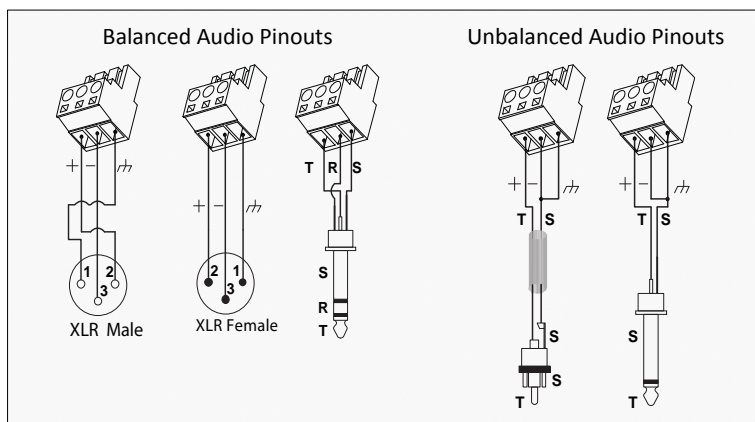

Meetinghouse A/V Wiring Installer Quick Sheet

(Emtech AVDH-2)

4 February 2013

Note:

This represents a typical installation for a Webcast receive site. Your installation may vary.

Connections at the AVDH-2 are standardized for remote support purposes.

Note:

Sites with ASL (American Sign Language) satellite reception require an additional satellite receiver and analog RF modulator. There are no connections between the ASL equipment and the AVDH-1. The modulated RF output for ASL is connected to the passive RF combiner.