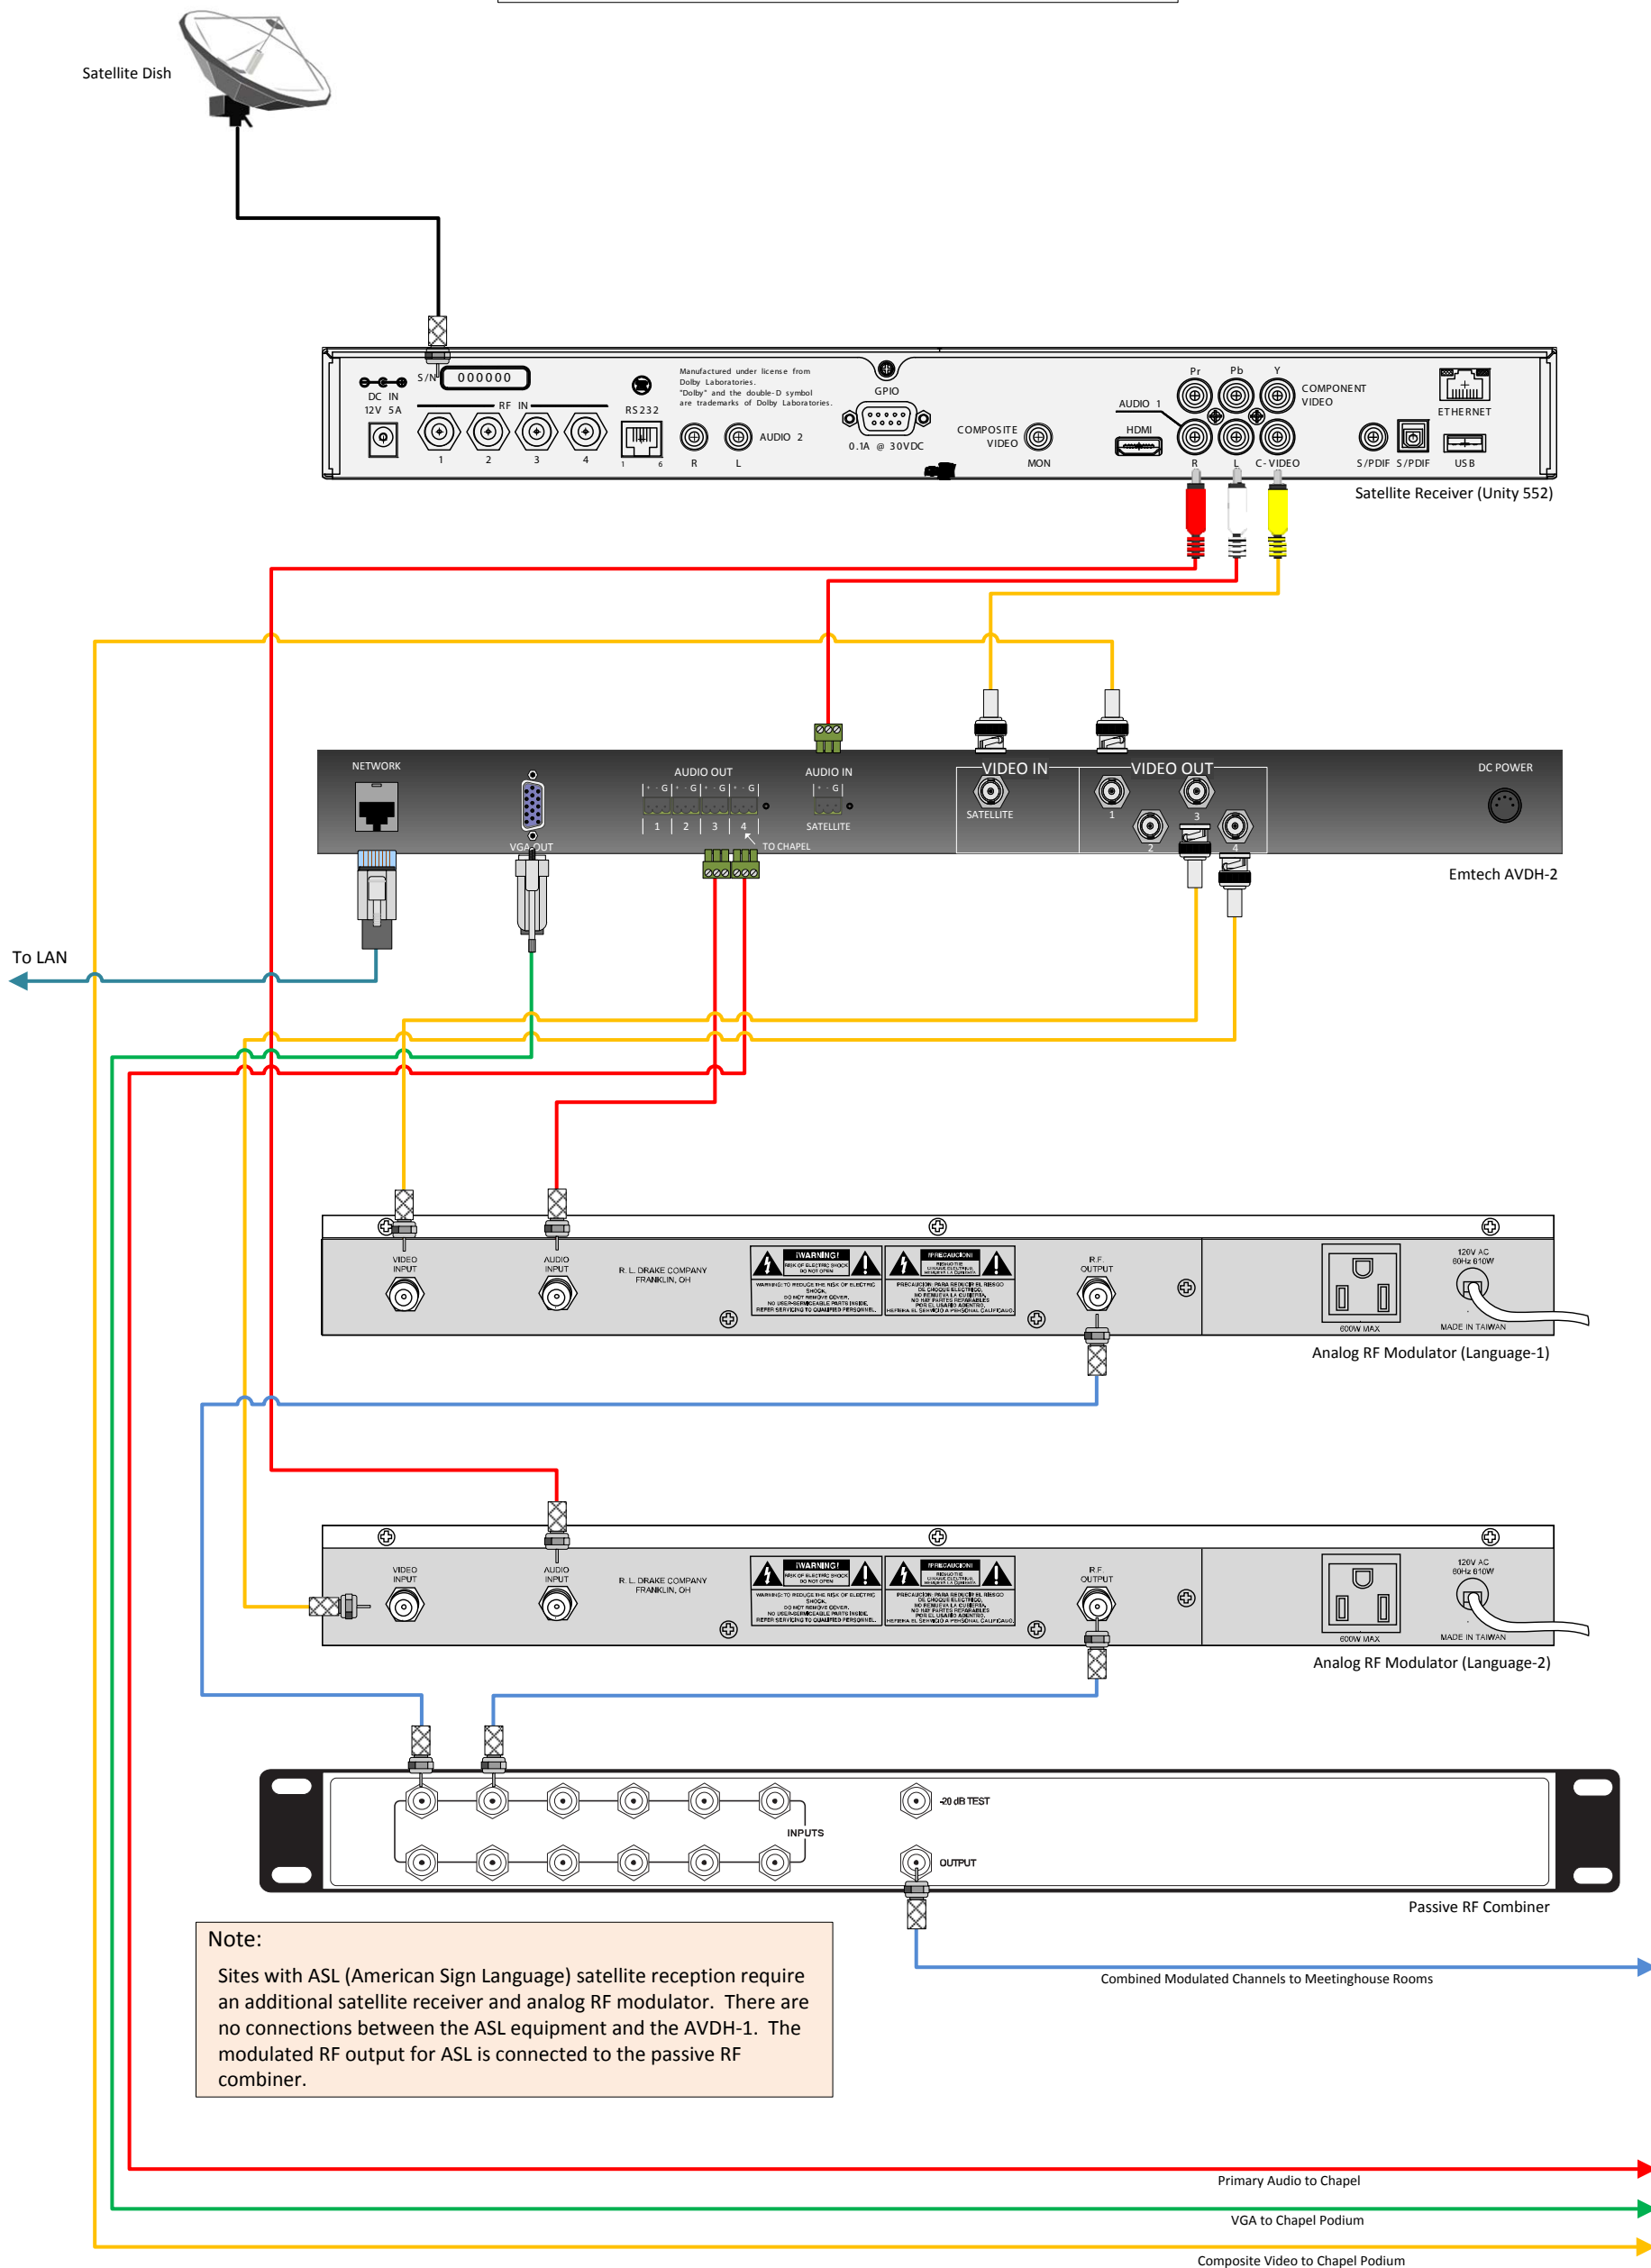

Meetinghouse A/V Wiring Installer Quick Sheet

(Emtech AVDH-2)

4 February 2013

Note:

This represents a typical installation for a Webcast receive site. Your installation may vary.

Connections at the AVDH-2 are standardized for remote support purposes.

Note:

Sites with ASL (American Sign Language) satellite reception require an additional satellite receiver and analog RF modulator. There are no connections between the ASL equipment and the AVDH-1. The modulated RF output for ASL is connected to the passive RF combiner.