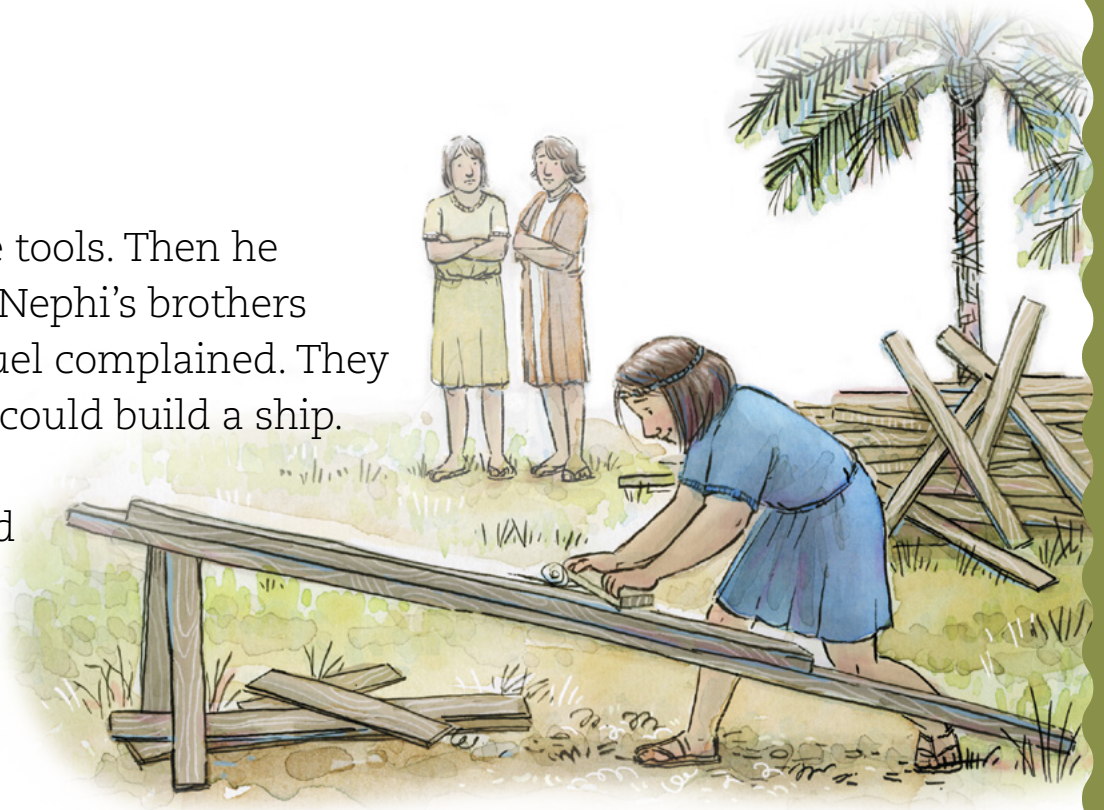

First Nephi made tools. Then he started building. Nephi's brothers Laman and Lemuel complained. They didn't believe he could build a ship.

Nephi knew their family could trust Heavenly Father.

When the ship was finished, Nephi's family began their ocean journey. One day Laman and Lemuel got angry with Nephi and tied him up. A big storm came and blew the ship back. The brothers repented, and Nephi guided the ship safely on its way.