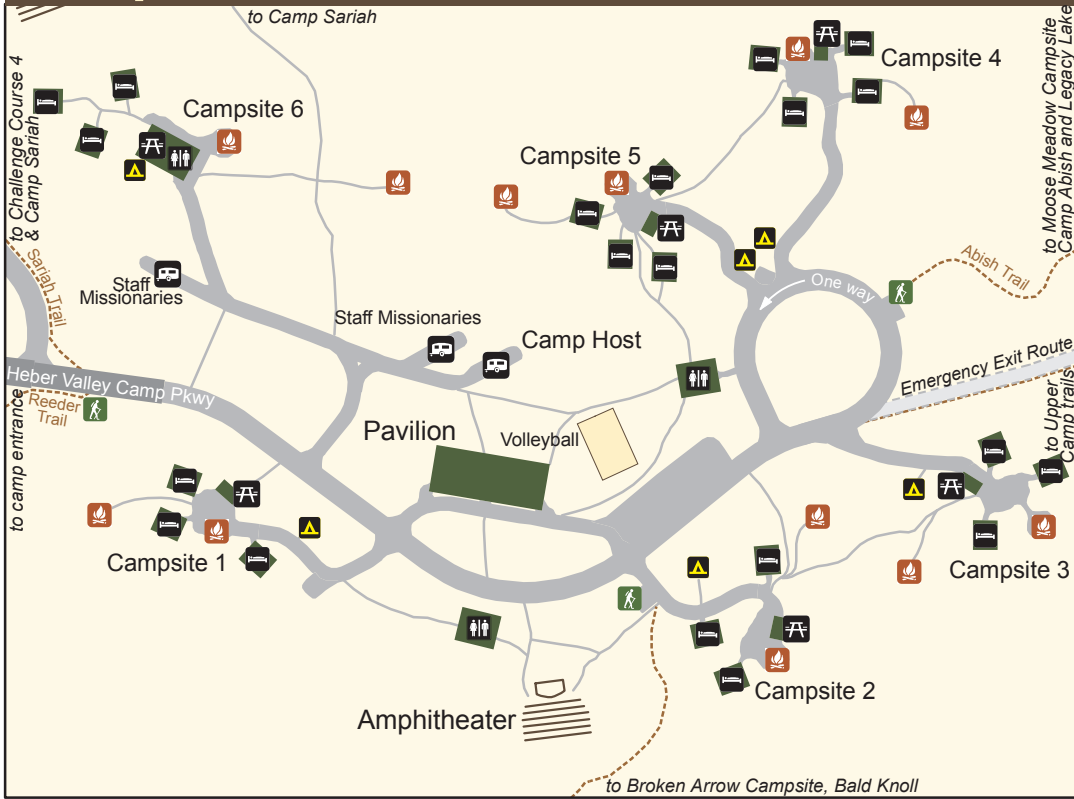

Campsite 6

Amphitheater

Campsite 5

Stake Pavilion

Campsite 4

Camp Host

Campsite 3

Rebekah Camp Path

Missionaries

Campsite 2

To Moose Meadows Campsite
Lookout Mountain

Volleyball

Campsite 1

Volleyball

Moose Meadow Loop

Campsite 4
Camp Sariah

Sariah Camp Path

To Camp Reeder
Eagle Loop Trail
Eagle Rock Campground

Abi.

Camp Bertha Stone Reeder

Camp Sariah

to Heber Valley Parkway and
Camp Entrance

to Camp Abish

Sariah Trail

Camp Eliza R. Snow

Three new backpack campsites and five new trails

Campsites: *Maple Grove, Eagle Rock, Valley View* ▲

Trails:
Legacy Trail - - - - -
Sariah Camp Path ······
Sariah Trail (extension) - - - -
Maple Grove Trail ······
Valley View Trail - - - - -