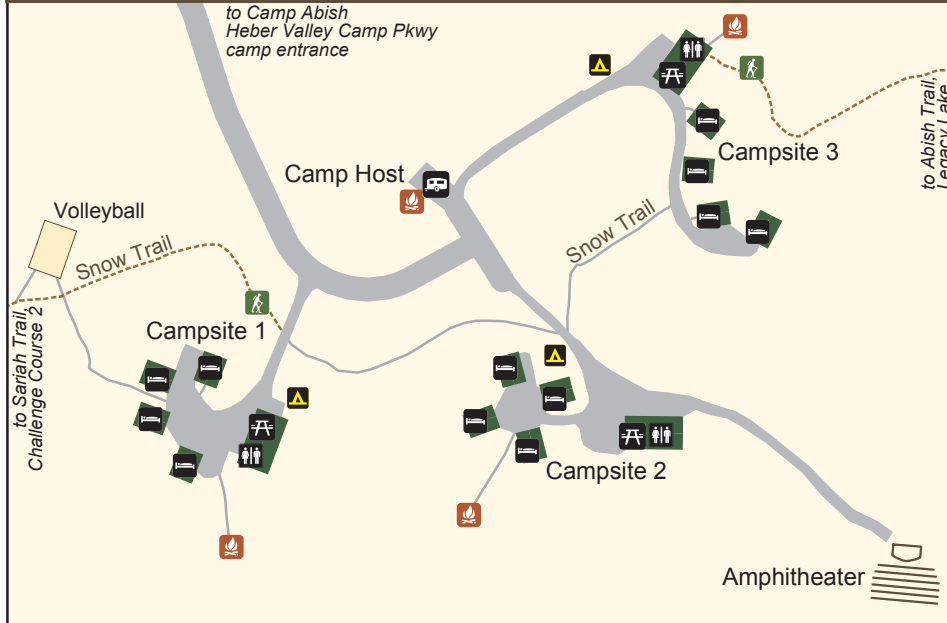

Missionaries

Campsite 2

To Moose Meadows Campsite
Lookout Mountain

Volleyball

Campsite 1

Volleyball

Moose Meadow Loop

Campsite 4
Camp Sariah

Sariah Camp Path

To Camp Reeder
Eagle Loop Trail
Eagle Rock Campground

Abi.

Camp Bertha Stone Reeder

Camp Sariah

to Heber Valley Parkway and
Camp Entrance

to Camp Abish

Sariah Trail

to Heber Valley Parkway

- Building
- Staff Office
- Cabin
- Restroom/Shower
- Staff Quarters
- Food Prep Building
- Garbage
- Tent Site
- Small Tent Site
For Priesthood Leaders
- Campfire Ring
- Trailhead
- Paved Road
- Gravel Road
- Dirt Road
- Hiking Trail
- Camp Path

Camp Eliza R. Snow

Three new backpack campsites and five new trails

Campsites: *Maple Grove, Eagle Rock, Valley View* ▲

Trails:
Legacy Trail - - - - -
Sariah Camp Path ······
Sariah Trail (extension) - - - -
Maple Grove Trail ······
Valley View Trail - - - - -