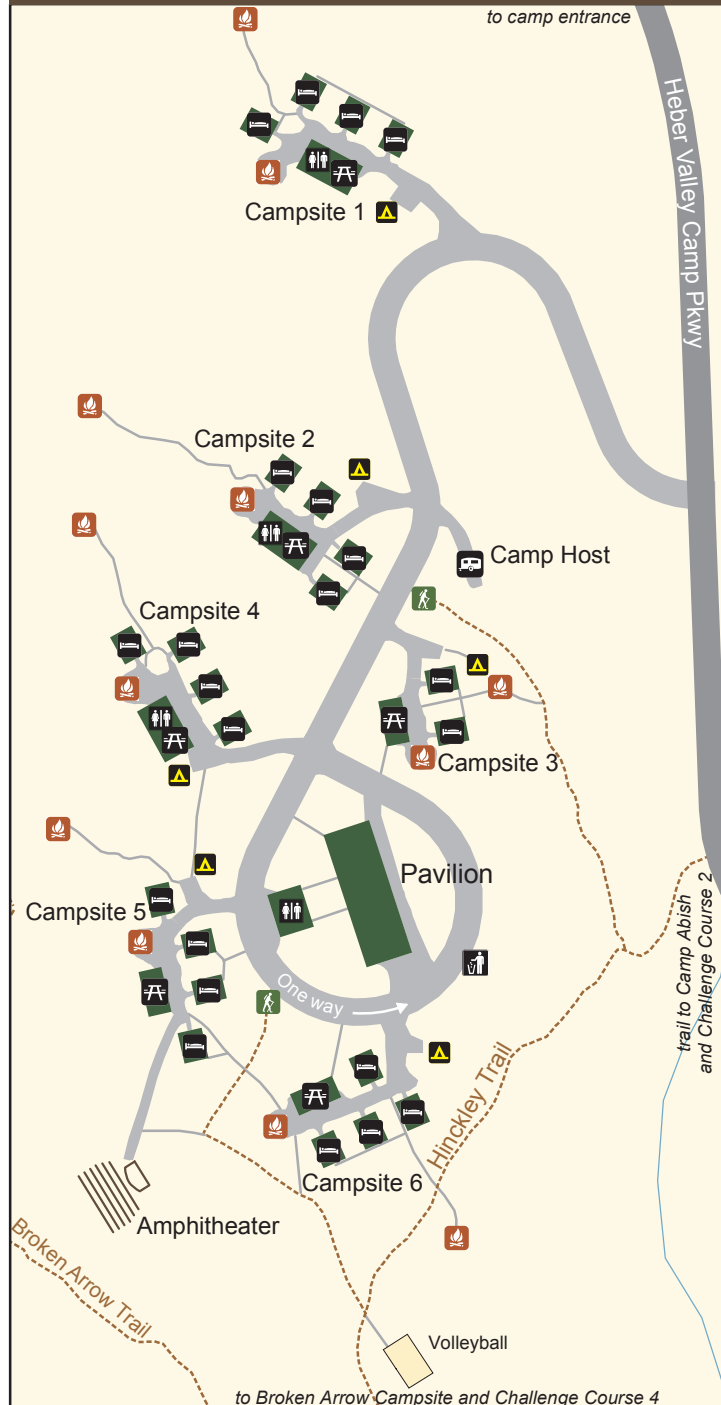

Camp Marjorie Pay Hinckley