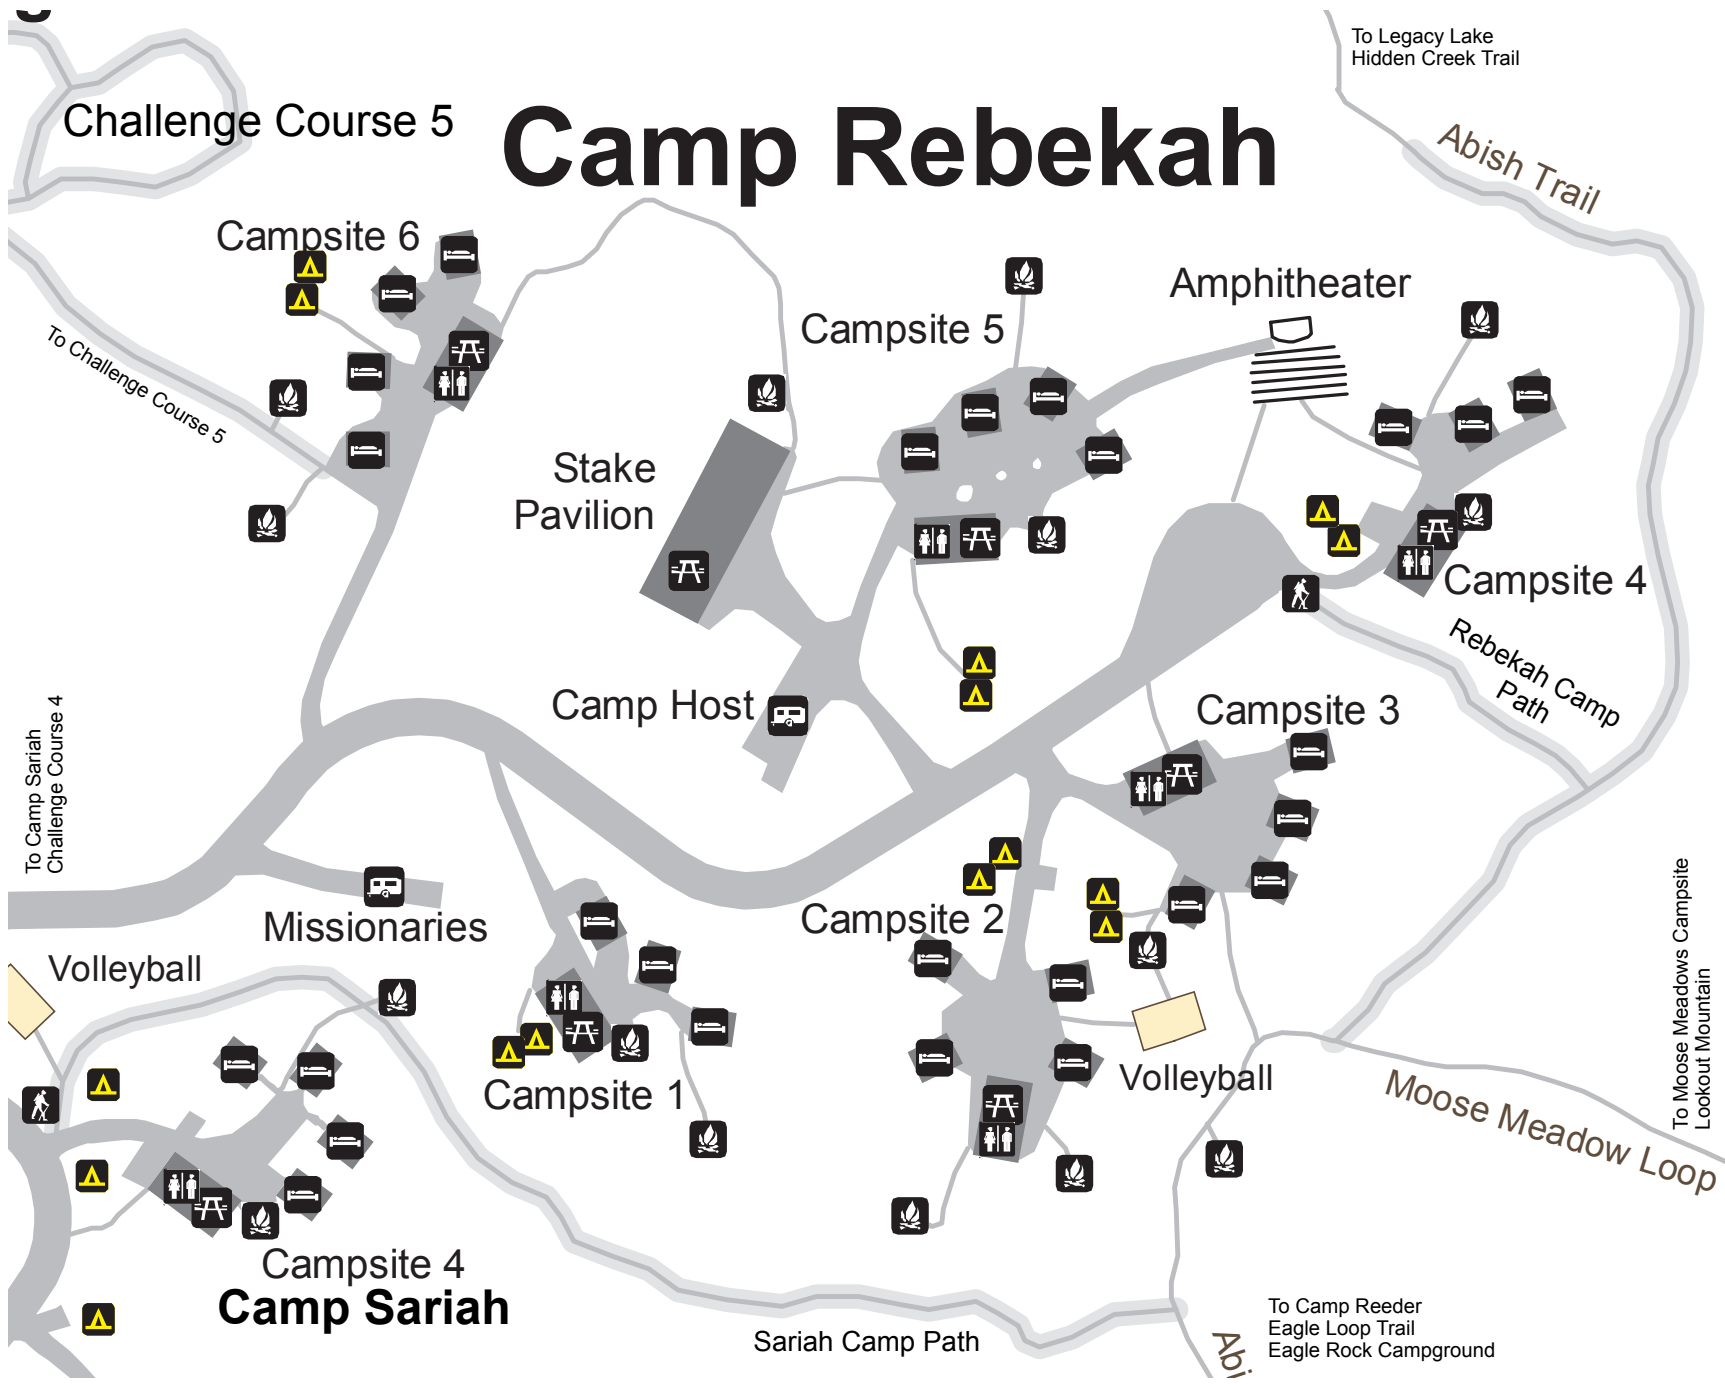

Camp Rebekah

Challenge Course 5

To Legacy Lake
Hidden Creek Trail

Abish Trail

Campsite 6

Amphitheater

Campsite 5

Stake Pavilion

Campsite 4

Camp Host

Campsite 3

Rebekah Camp Path

Missionaries

Campsite 2

To Moose Meadows Campsite
Lookout Mountain

Volleyball

Campsite 1

Volleyball

Moose Meadow Loop

Campsite 4
Camp Sariah

Sariah Camp Path

To Camp Reeder
Eagle Loop Trail
Eagle Rock Campground

Abi.