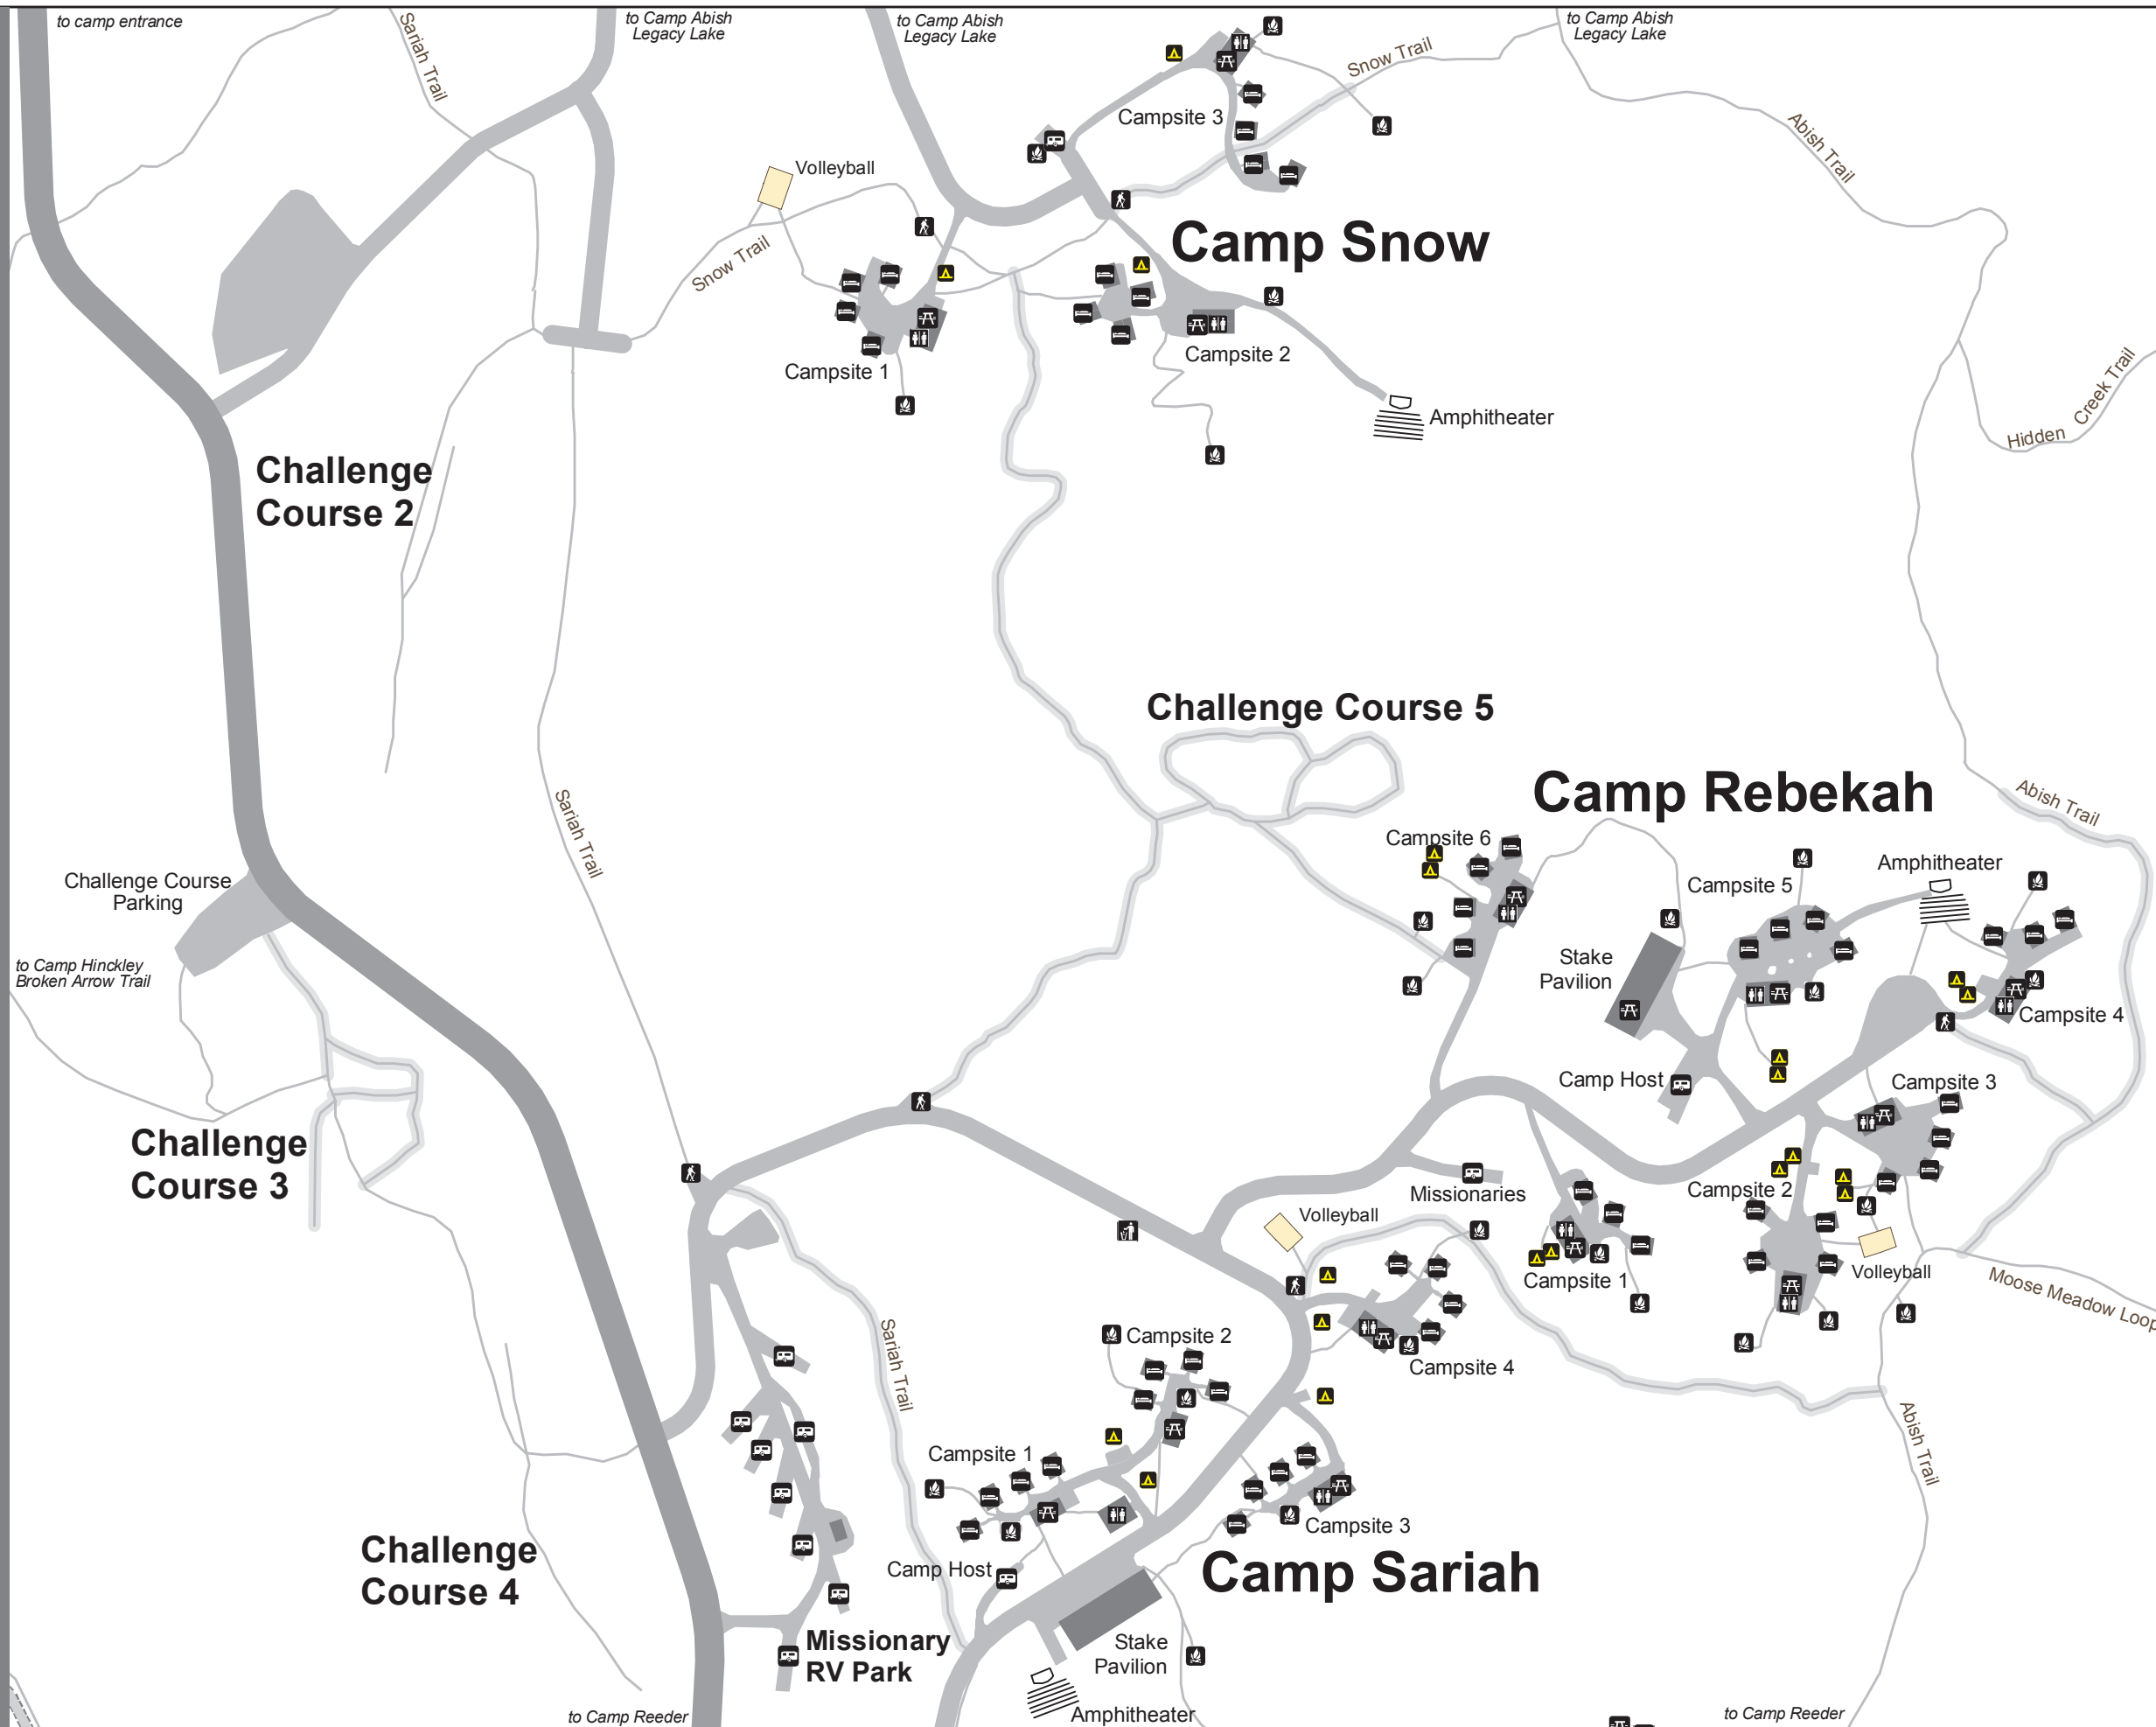

This map does not completely cover the Heber Valley Camp. Please use this Map together with your Heber Valley Camp Map.

- Trailhead
- Cabin
- Restroom/Shower
- Food Prep Building
- Garbage Dumpster
- Priesthood Tent Site
- Campfire Ring
- Missionary Residence
- Buildings
- New trails in 2009

Campsite 6

Amphitheater

Campsite 5

Stake Pavilion

Campsite 4

Camp Host

Campsite 3

Rebekah Camp Path

Missionaries

Campsite 2

To Moose Meadows Campsite
Lookout Mountain

Volleyball

Campsite 1

Volleyball

Moose Meadow Loop

Campsite 4
Camp Sariah

Camp Eliza R. Snow

Three new backpack campsites and five new trails

Campsites: *Maple Grove, Eagle Rock, Valley View* ▲

Trails:
Legacy Trail - - - - -
Sariah Camp Path ······
Sariah Trail (extension) - - - -
Maple Grove Trail ······
Valley View Trail - - - - -