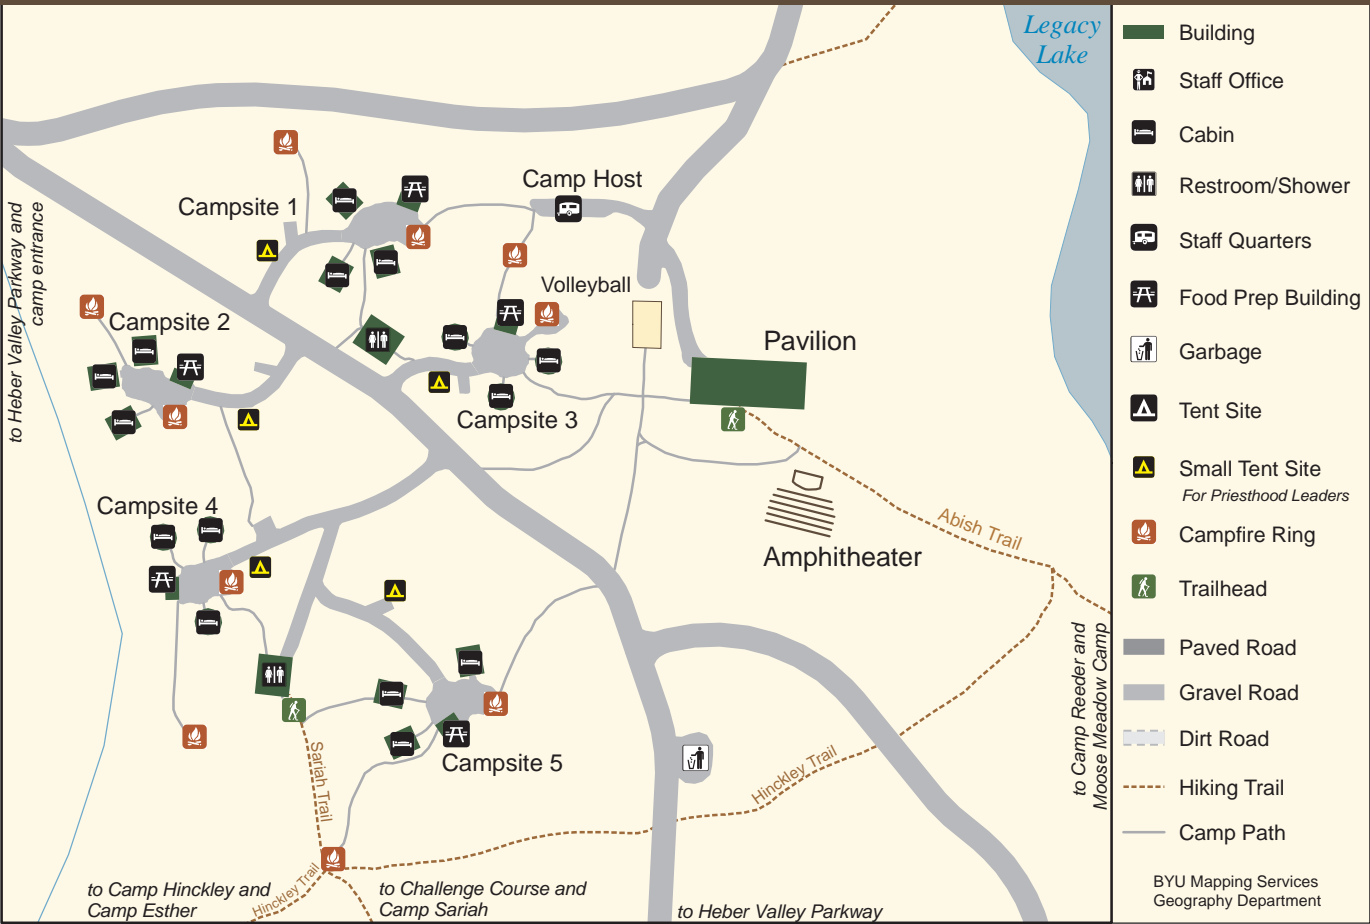

Camp Abish

- Building
- Staff Office
- Cabin
- Restroom/Shower
- Staff Quarters
- Food Prep Building
- Garbage
- Tent Site
- Small Tent Site
  For Priesthood Leaders
- Campfire Ring
- Trailhead
- Paved Road
- Gravel Road
- Dirt Road
- Hiking Trail
- Camp Path